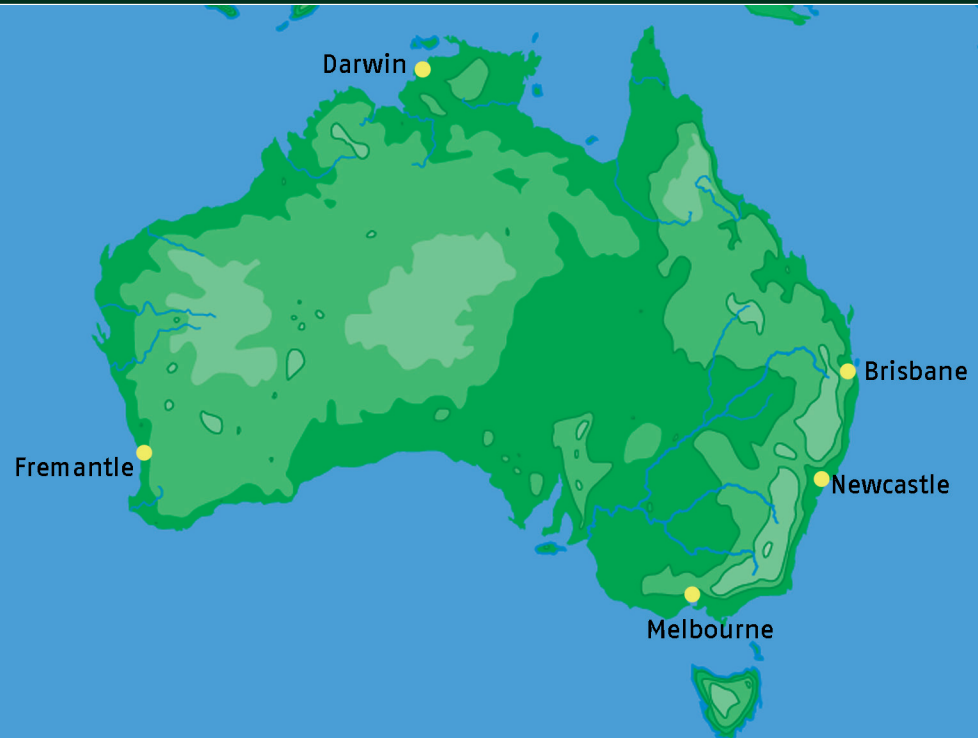

RICKMERS-LINIE

Connecting service to Australia

In cooperation with partners we offer a service from Europe to Australia. Transhipment from our Pearl String Service can be carried out either in Singapore or Shanghai, where our partners' vessels take over. Through B/L's are being issued.

Following destinations in Australia are usually available:

Darwin
Brisbane
Newcastle
Melbourne
Fremantle

For further destinations please get in touch with us!

www.rickmers-linie.com